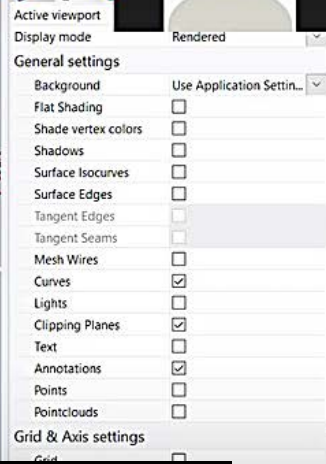

لقاءان مباشران أسبوعياً
السبت والأحد
الساعة 7:00 مساءً بتوقيت فلسطين

الخطوط العريضة :

- المحيط والتصميم
- القضاء والتصميم
- الكاميرا والتصميم

- مشروع عملي رقم 9
- المهمة رقم 9